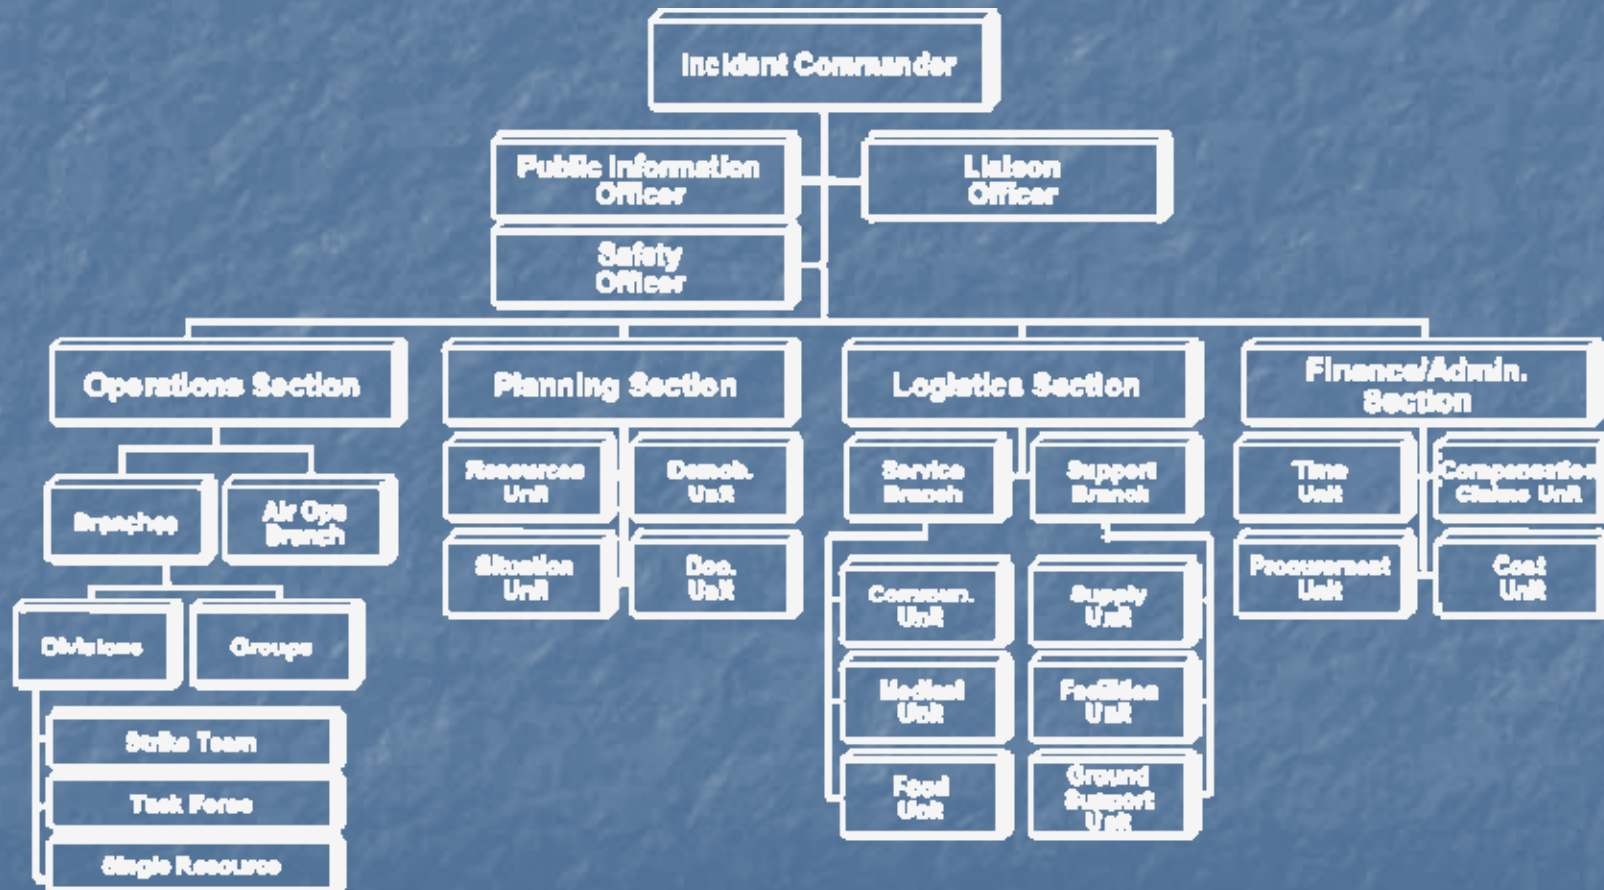

Resource Net

- Well Done
- Good Resource Response
- Activation Checklist
- More Net Operators

Preparedness

- Well Prepared
- Radio Equipment and Familiarization
- Writing Materials
- Comfort and Welfare
- Training

Disorientation and Confusion

- Location, Location, Location
- Organization
- Understanding Our Role
- Understanding Our Capabilities
- Understanding Disaster Communications
- Message Creation

ICS Refresher

Assignments

- Arriving At Your Assigned Location
- Set-Up
- Runners/Scribes
- Stay In Control
- Relief and Continuity

Nets and Net Procedures

- Net Operations
- Station Identification

Net Control Operators

- Start-Up
 - Net Script
 - Set the Rules
 - Logging Resources In and Out
- Shut-Down

Net Participants

- Listen
- Follow the Rules
 - Listen First
 - Follow Net Etiquette
- Log In and Out

NCS Identification